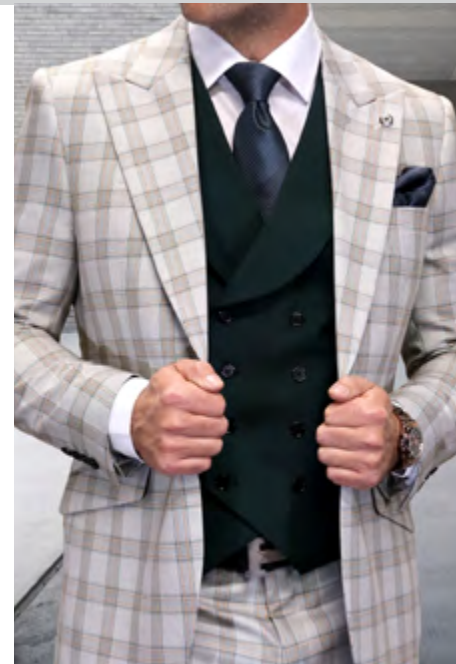

SORENTO 3PC TAILORED FIT, FLAT FRONT PANTS, SB1 PEAK LAPEL
WITH SOLID COLOR MATCHING VEST. SUPER 200'S WOOL & CASHMERE

MATIAS 3PC TAILORED FIT, FLAT FRONT PANTS, SB1 PEAK LAPEL
WITH SOLID COLOR MATCHING VEST. SUPER 200'S WOOL & CASHMERE

HUNTER

SPELLO 3PC TAILORED FIT, FLAT FRONT PANTS, SB1 PEAK LAPEL
WITH SOLID COLOR MATCHING VEST. SUPER 200'S WOOL & CASHMERE