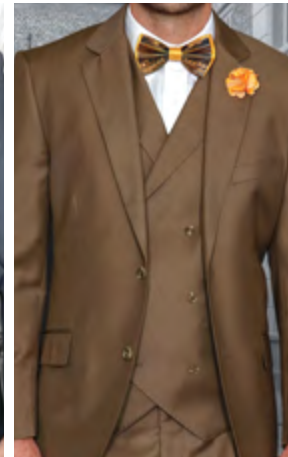

WHITE

HUNTER

NAVY

SAPPHIRE

BURGUNDY

TAN

GREY

CHARCOAL