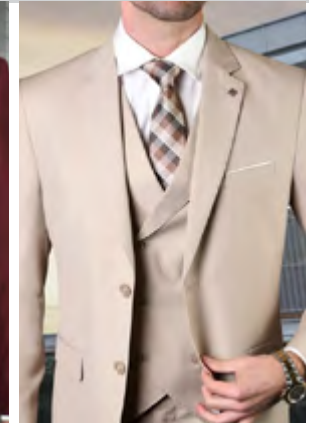

WHITE

HUNTER

NAVY

SAPPHIRE

BURGUNDY

TAN

GREY

CHARCOAL