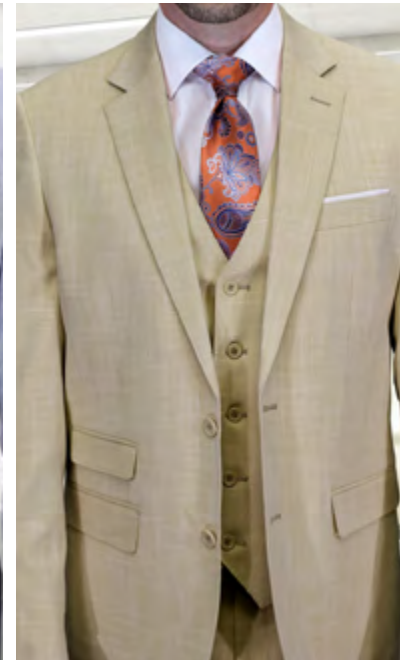

POWDER

LARZO 3 PC TAILORED FIT, FLAT FRONT PANTS
SUPER180'S ITALIAN WOOL

PEACH

AQUA

GREY

LAVENDER

MAUVE

SKY BLUE