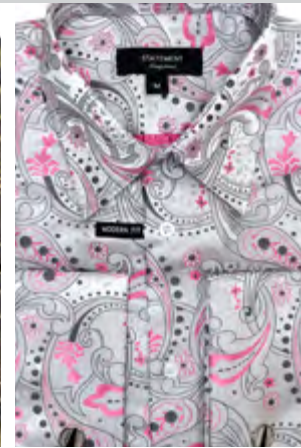

WS-103-GREY