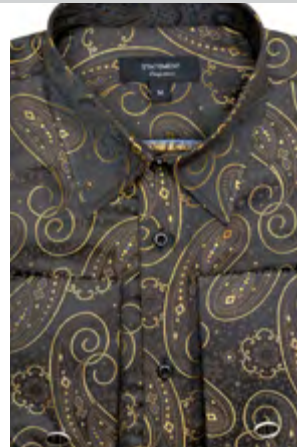

WS-103-GOLD-BLACK