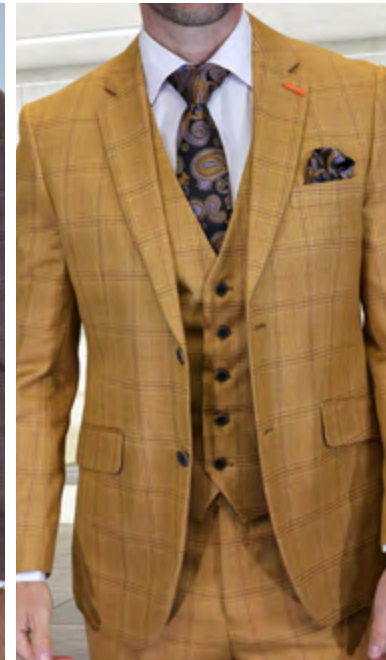

3PC TAILORED FIT, FLAT FRONT PANTS, SUPER 200'S CONFIDENCE

ZILO-1-COCO

ZILO-1-INDIGO

ZILO-1-RUST

ZILO-1-TAN

ZILO-1-CHARCOAL

ZILO-5-BROWN

ZILO-5-CAMEL