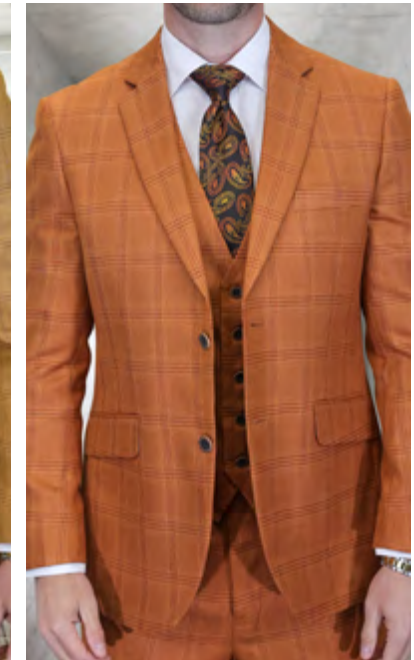

3PC TAILORED FIT, FLAT FRONT PANTS, SUPER 200'S CONFIDENCE

ZILO-1-COCO

ZILO-1-INDIGO

ZILO-1-RUST

ZILO-1-TAN

ZILO-1-CHARCOAL

ZILO-5-BROWN

ZILO-5-CAMEL