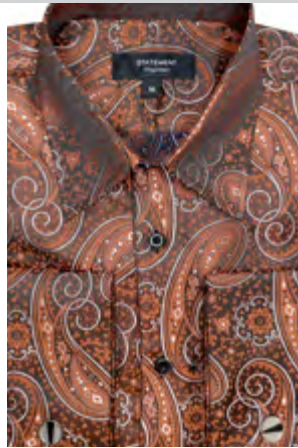

WS-104 RUST