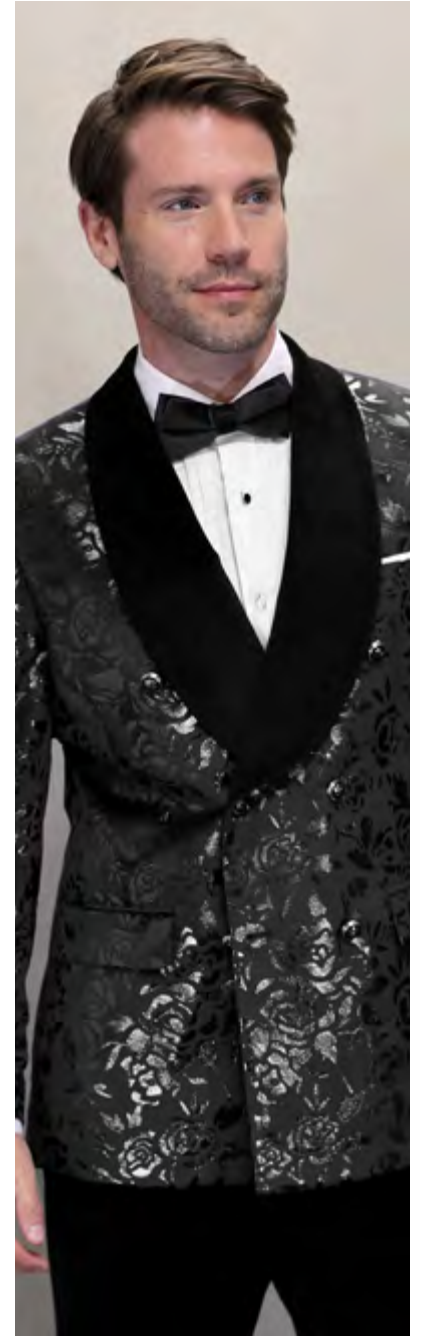

RENE SANSE 2PC VELVET DOUBLE BREASTED, MODERN FIT
FLAT FRONT PANTS

BURGUNDY

NAVY

OFF WHITE

BLACK

BOLANZO 2PC TAILORED FIT, FLAT FRONT PANTS
SUPER 200'S ITALIAN FABRIC WITH BUCKLE

BLACK

CAMEL